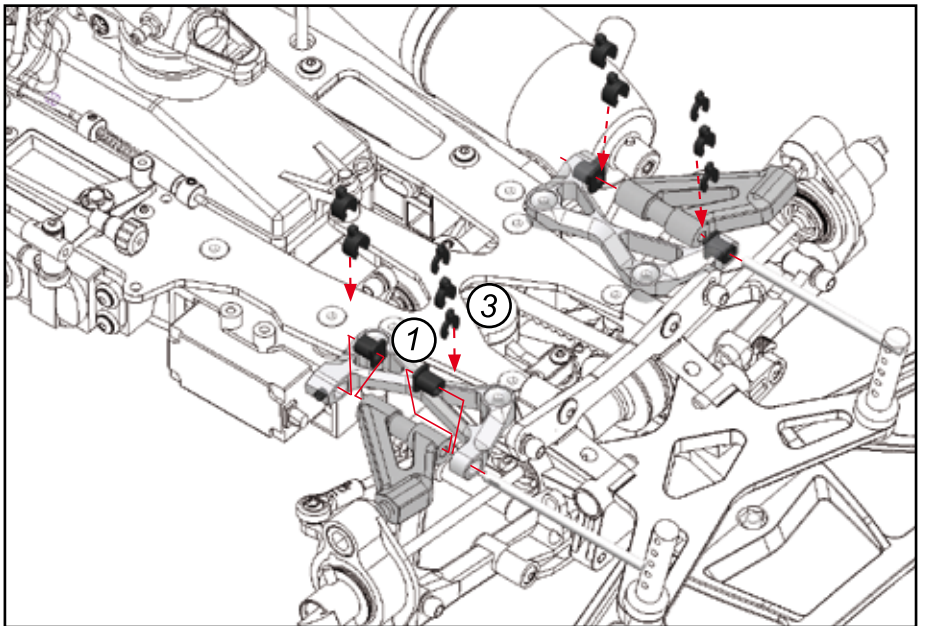

WC Geometry FRONT

903380 Suspension set front upper 2011

- 903380 Suspension set front upper 2011
- 903381 Suspension bracket front alu 2011(2)
- 903382 Wishbone front upper short (2)
- 903383 Suspension bracket front spacers (16)

WC Geometry REAR

- 903384 Suspension set rear 2011
- 903385 Camberbracket rear carbon 2011

SHOCK EXTENSION

903377 Arm / shock extension set 966