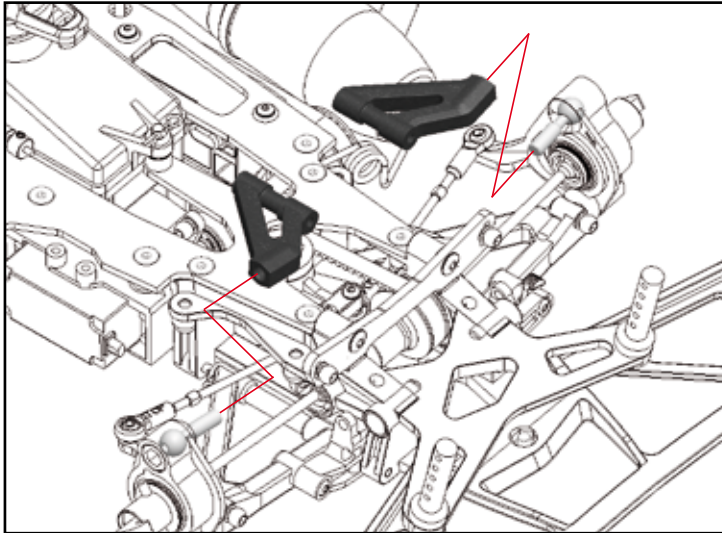

WC Geometry FRONT

903380 Suspension set front upper 2011

- 903380 Suspension set front upper 2011
- 903381 Suspension bracket front alu 2011(2)
- 903382 Wishbone front upper short (2)
- 903383 Suspension bracket front spacers (16)

WC Geometry REAR

- 903384 Suspension set rear 2011
- 903385 Camberbracket rear carbon 2011

SHOCK EXTENSION

903377 Arm / shock extension set 966