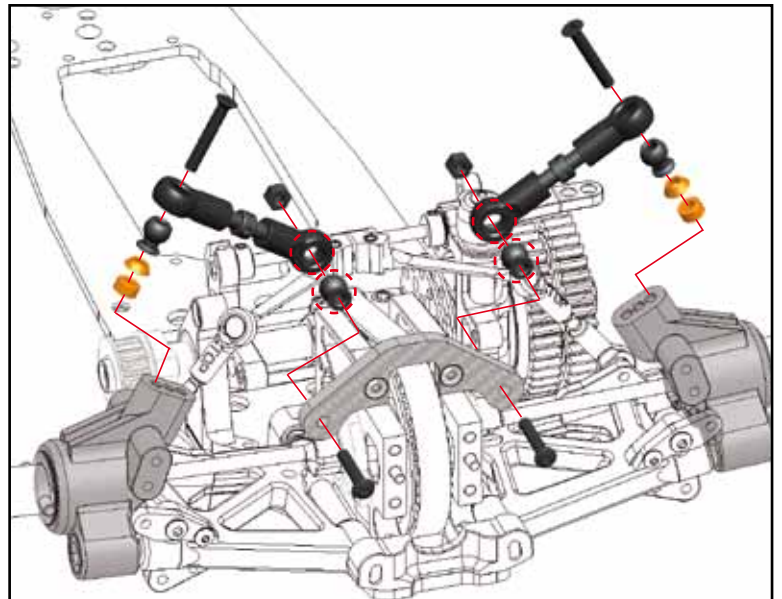

WC Geometry FRONT

903380 Suspension set front upper 2011

- 903380 Suspension set front upper 2011
- 903381 Suspension bracket front alu 2011(2)
- 903382 Wishbone front upper short (2)
- 903383 Suspension bracket front spacers (16)

WC Geometry REAR

- 903384 Suspension set rear 2011
- 903385 Camberbracket rear carbon 2011

SHOCK EXTENSION

903377 Arm / shock extension set 966