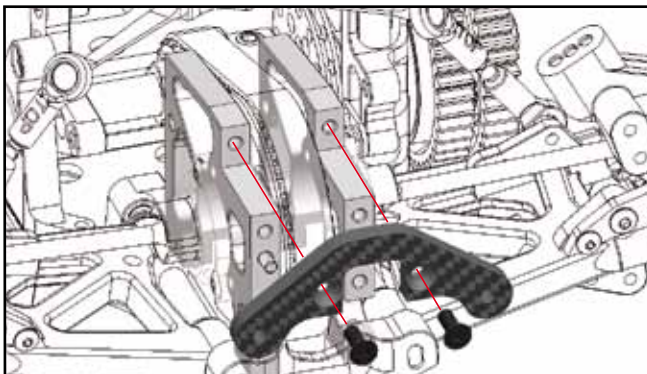

WC Geometry FRONT

903380 Suspension set front upper 2011

- 903380 Suspension set front upper 2011
- 903381 Suspension bracket front alu 2011(2)
- 903382 Wishbone front upper short (2)
- 903383 Suspension bracket front spacers (16)

WC Geometry REAR

- 903384 Suspension set rear 2011
- 903385 Camberbracket rear carbon 2011

SHOCK EXTENSION

903377 Arm / shock extension set 966