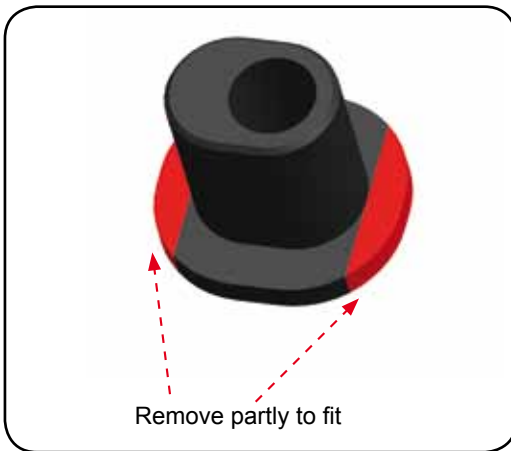

WC Geometry FRONT

903380 Suspension set front upper 2011

- 903380 Suspension set front upper 2011
- 903381 Suspension bracket front alu 2011(2)
- 903382 Wishbone front upper short (2)
- 903383 Suspension bracket front spacers (16)