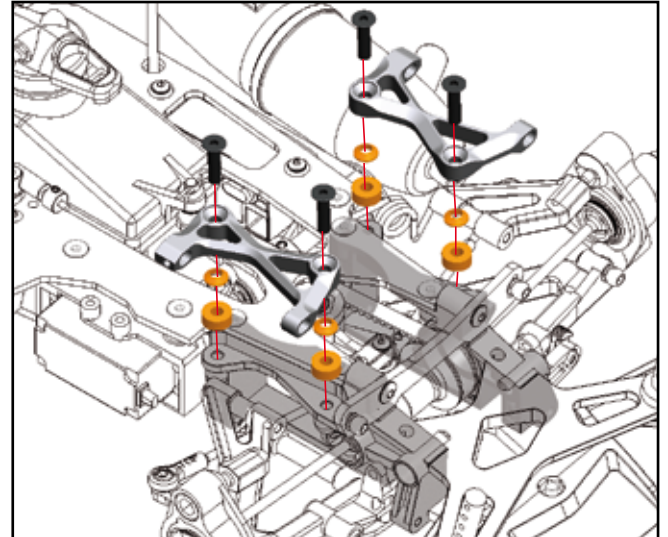

WC Geometry FRONT

903380 Suspension set front upper 2011

- 903380 Suspension set front upper 2011
- 903381 Suspension bracket front alu 2011(2)
- 903382 Wishbone front upper short (2)
- 903383 Suspension bracket front spacers (16)

WC Geometry REAR

- 903384 Suspension set rear 2011
- 903385 Camberbracket rear carbon 2011

SHOCK EXTENSION

903377 Arm / shock extension set 966