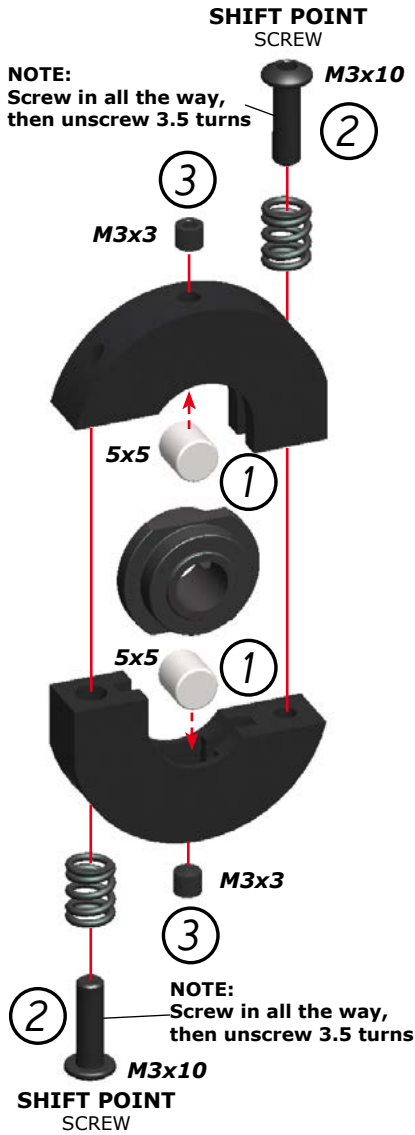

GEARBOX ASSEMBLY

1.1

1.2

1.3

GEARBOX ASSEMBLY

GEARBOX PARTS LIST

Part no Description

2-SPEED GEARBOX

- 110109 Screw allen roundhead m3x10 (10)
- 110116 Setscrew allen m3x3 (10)
- 110122 Screw allen countersunk m3x6 (10)
- 110202 Pin 5x5 (10)
- 110213 Pin 2.5x10 (10)
- 804238 2-speed drive flange SL6
- 804367 2-speed set SL6 XLI
- 804368 2-speed adaptor SL6 XLI
- 804369 2-speed shoe (2) SL6 XLI
- 804370 2-speed housing SL6 XLI
- 804371 2-speed spring (2) SL6 XLI

2-SPEED GEARS

- 804241 2-speed gear set SL6 (6)
- 804242 2-Speed gear 58T SL6
- 804243 2-Speed gear 59T SL6
- 804244 2-Speed gear 60T SL6
- 804245 2-Speed gear 53T SL6
- 804246 2-Speed gear 54T SL6
- 804247 2-Speed gear 55T SL6