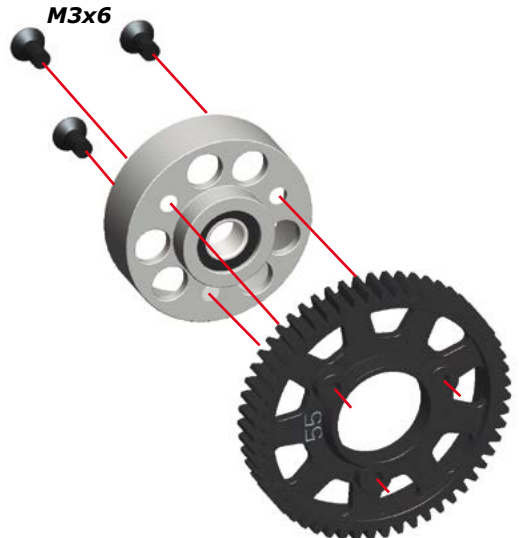

GEARBOX ASSEMBLY

1.1

1.2

1.3

GEARBOX ASSEMBLY

GEARBOX PARTS LIST

Part no Description

2-SPEED GEARBOX

- 110109 Screw allen roundhead m3x10 (10)
- 110116 Setscrew allen m3x3 (10)
- 110122 Screw allen countersunk m3x6 (10)
- 110202 Pin 5x5 (10)
- 110213 Pin 2.5x10 (10)
- 804238 2-speed drive flange SL6
- 804367 2-speed set SL6 XLI
- 804368 2-speed adaptor SL6 XLI
- 804369 2-speed shoe (2) SL6 XLI
- 804370 2-speed housing SL6 XLI
- 804371 2-speed spring (2) SL6 XLI

2-SPEED GEARS

- 804241 2-speed gear set SL6 (6)
- 804242 2-Speed gear 58T SL6
- 804243 2-Speed gear 59T SL6
- 804244 2-Speed gear 60T SL6
- 804245 2-Speed gear 53T SL6
- 804246 2-Speed gear 54T SL6
- 804247 2-Speed gear 55T SL6