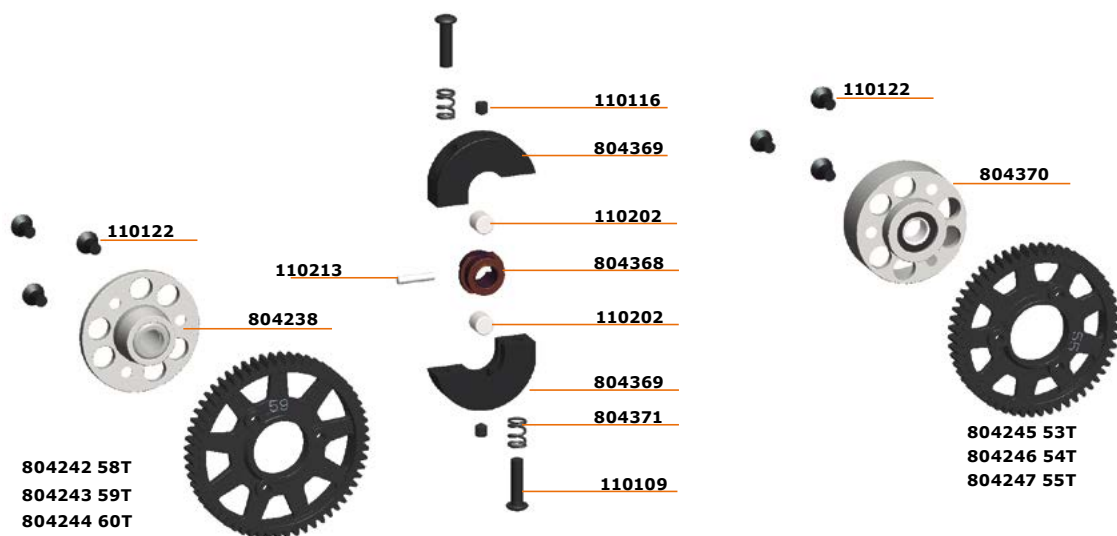

GEARBOX ASSEMBLY

1.1

1.2

1.3

GEARBOX ASSEMBLY

GEARBOX PARTS LIST

Part no Description

2-SPEED GEARBOX

- 110109 Screw allen roundhead m3x10 (10)
- 110116 Setscrew allen m3x3 (10)
- 110122 Screw allen countersunk m3x6 (10)
- 110202 Pin 5x5 (10)
- 110213 Pin 2.5x10 (10)
- 804238 2-speed drive flange SL6
- 804367 2-speed set SL6 XLI
- 804368 2-speed adaptor SL6 XLI
- 804369 2-speed shoe (2) SL6 XLI
- 804370 2-speed housing SL6 XLI
- 804371 2-speed spring (2) SL6 XLI

2-SPEED GEARS

- 804241 2-speed gear set SL6 (6)
- 804242 2-Speed gear 58T SL6
- 804243 2-Speed gear 59T SL6
- 804244 2-Speed gear 60T SL6
- 804245 2-Speed gear 53T SL6
- 804246 2-Speed gear 54T SL6
- 804247 2-Speed gear 55T SL6