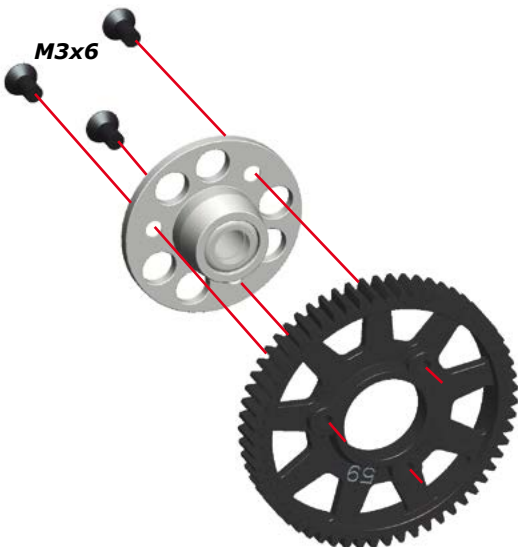

GEARBOX ASSEMBLY

1.1

1.2

1.3

GEARBOX ASSEMBLY

GEARBOX PARTS LIST

Part no Description

2-SPEED GEARBOX

- 110109 Screw allen roundhead m3x10 (10)
- 110116 Setscrew allen m3x3 (10)
- 110122 Screw allen countersunk m3x6 (10)
- 110202 Pin 5x5 (10)
- 110213 Pin 2.5x10 (10)
- 804238 2-speed drive flange SL6
- 804367 2-speed set SL6 XLI
- 804368 2-speed adaptor SL6 XLI
- 804369 2-speed shoe (2) SL6 XLI
- 804370 2-speed housing SL6 XLI
- 804371 2-speed spring (2) SL6 XLI

2-SPEED GEARS

- 804241 2-speed gear set SL6 (6)
- 804242 2-Speed gear 58T SL6
- 804243 2-Speed gear 59T SL6
- 804244 2-Speed gear 60T SL6
- 804245 2-Speed gear 53T SL6
- 804246 2-Speed gear 54T SL6
- 804247 2-Speed gear 55T SL6